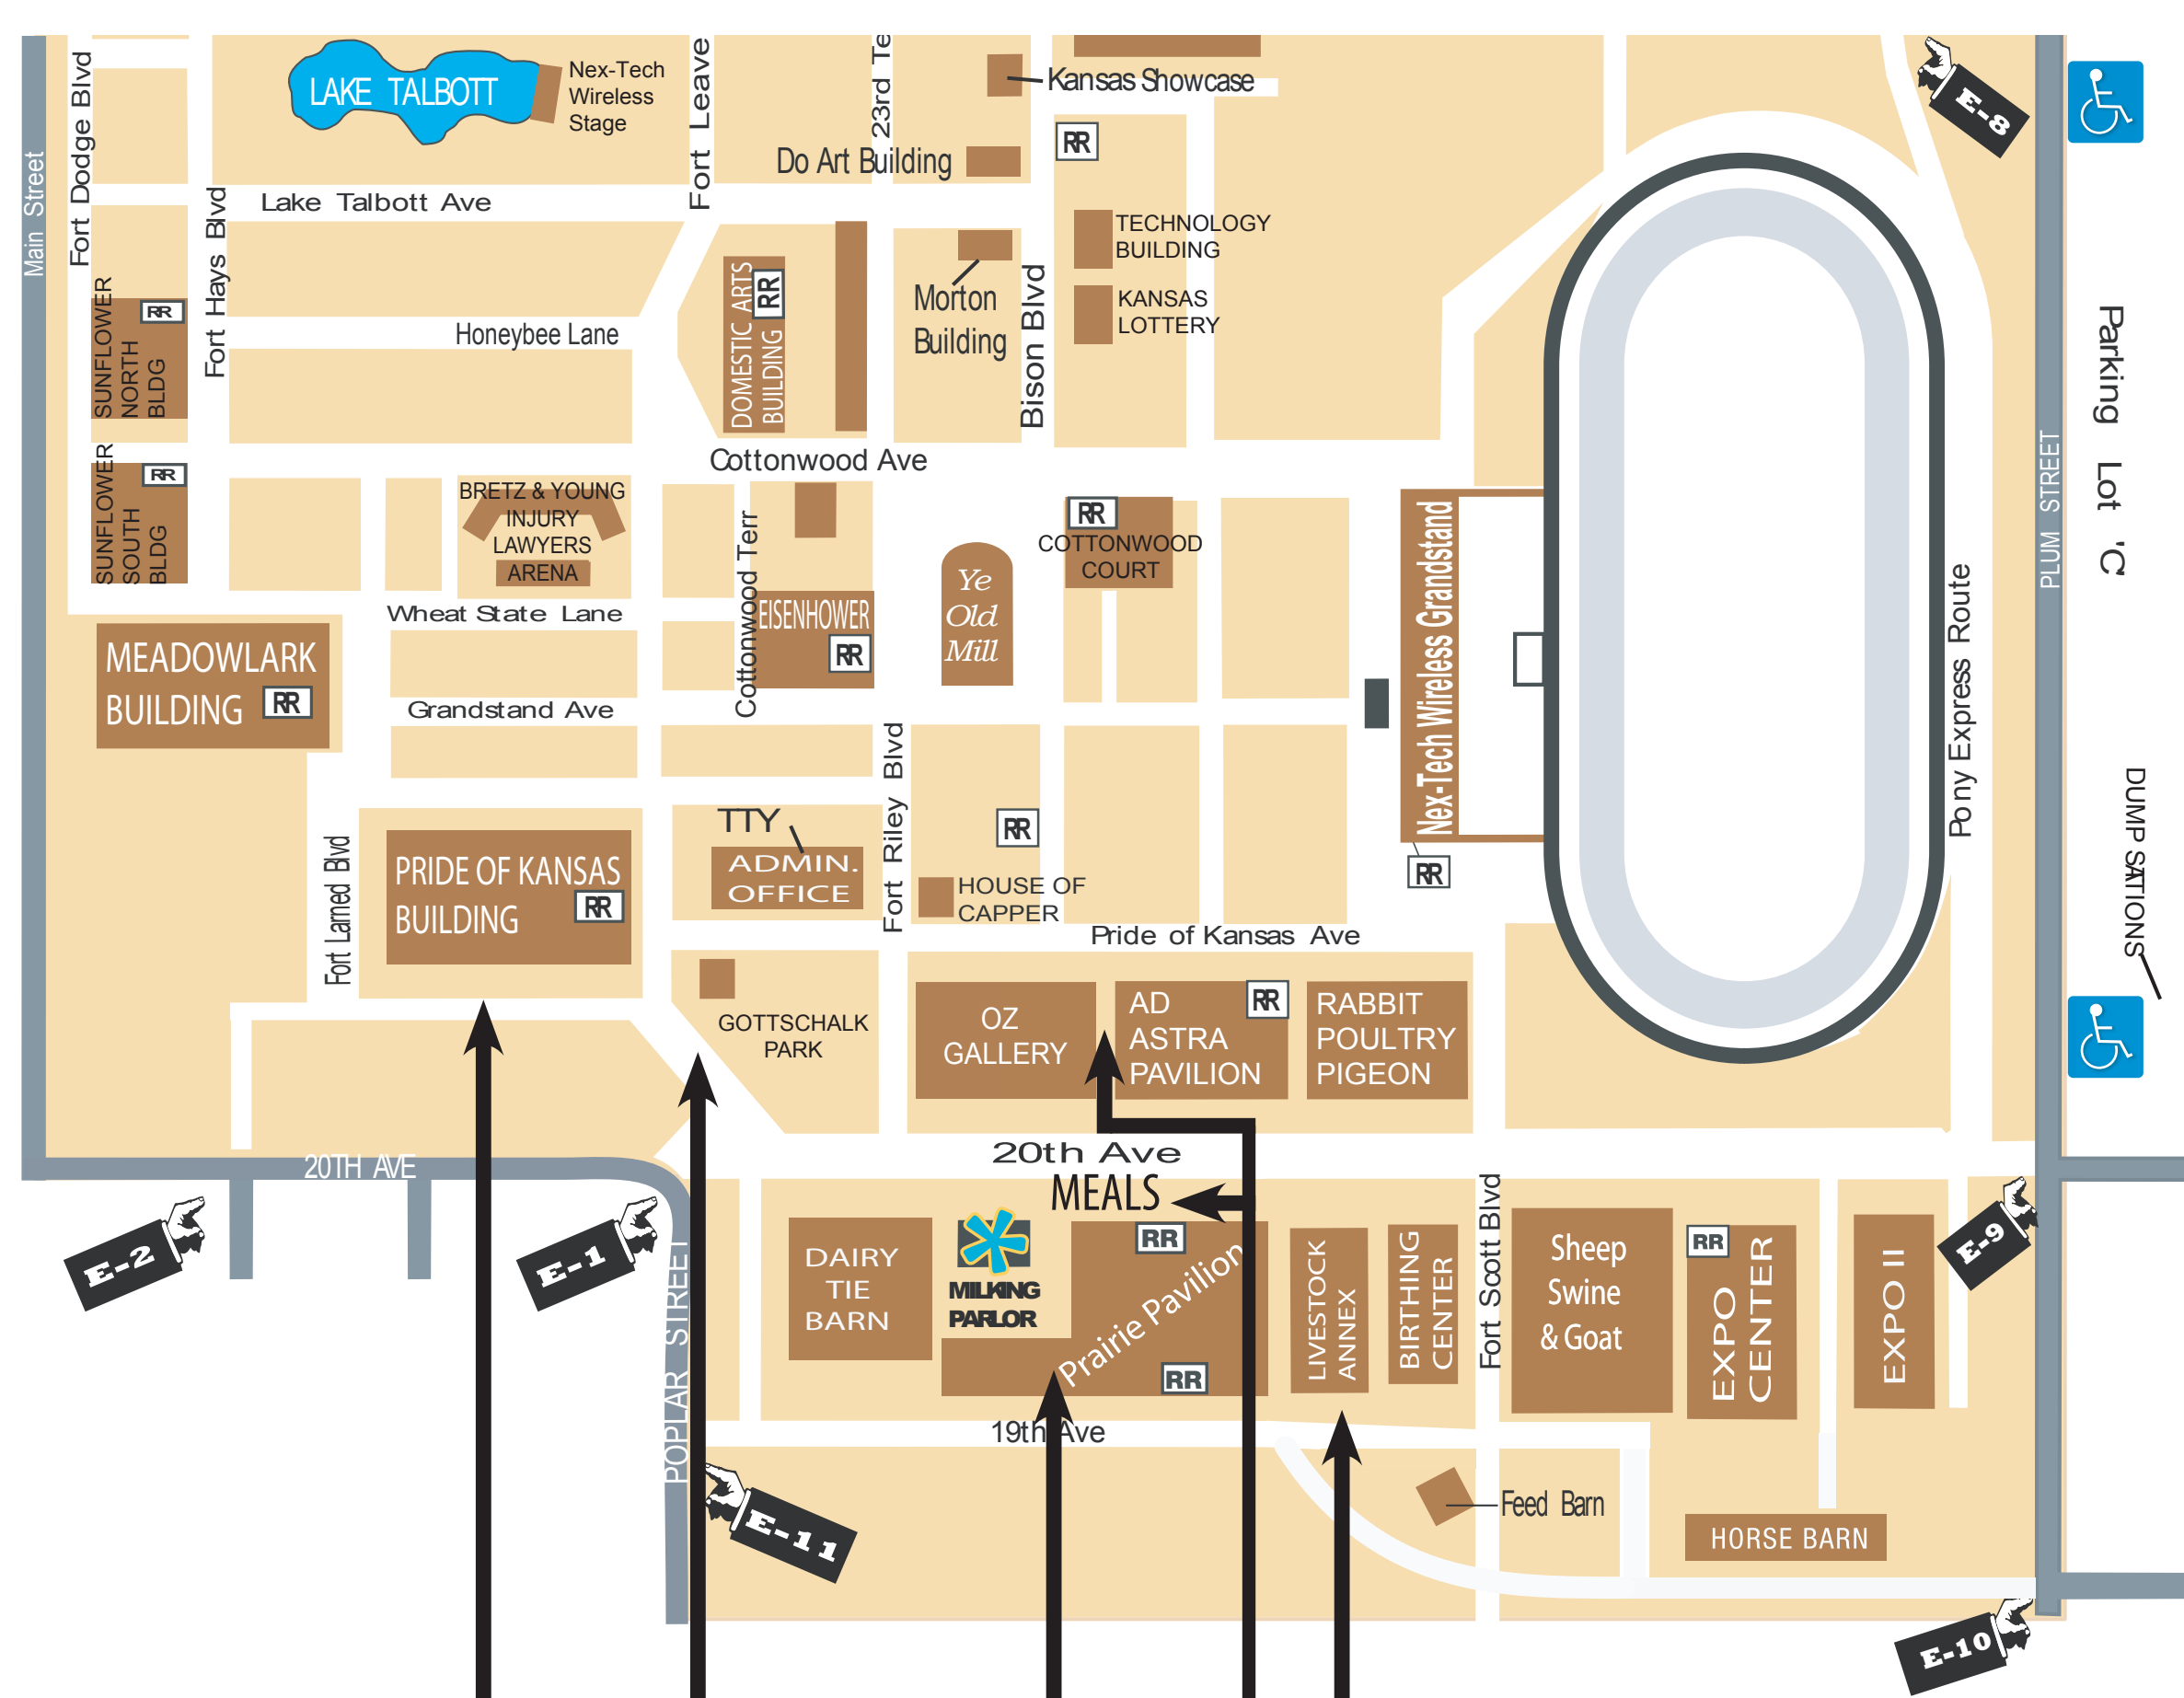

CONTEST LOCATIONS

PRIDE OF KANSAS BUILDING
Junior Quiz Bowl
Junior Salesmanship
Novice Coloring
Intermediate Public Speaking
Chianina Fundraising Auction
Awards Banquet
Dance
Chianina Fundraising Auction

SHOWRING
Show check-in
Maine-Anjou Delegate Meeting
Chianina Delegate Meeting
State lineup
Opening Ceremonies
Senior Public Speaking
Senior Salesmanship
Maine-Anjou Showmanship
Chianina Showmanship
Herdsman Gathering
Livestock Judging Contest
Stock Show U Clinic
All Livestock Shows

LIVESTOCK ANNEX
Team Fitting Contest
Extra show day fitting & tack area

OZ BREEZEWAY
Intermediate Quiz Bowl
Intermediate Salesmanship
Extra bathrooms

MEALS
Opening Ceremony - served outside.
Meal ticket meals - served outside.

GOTTSCHALK PARK
Bean bag tournament
Sullivan Supply Bootcamp
Movie Night

SCHEDULE OF EVENTS

6/23/2017 - Friday

6 p.m. Cattle may begin arriving and setup begins.

6/24/2017 - Saturday

6 a.m. Cattle continue to arrive and setup
9 a.m. Tattoo verification starts

6/25/2017 - Sunday

6-10 a.m. Sullivan Supply Pump Up the Volume - Washrack
8 a.m. All cattle must be in place
8-11 a.m. Cattle check-in begins
8-9 a.m. Steer weigh-in
1-5 p.m. Quiz Bowl - (junior, intermediate will start)
Junior Quiz Bowl - Pride of Kansas Building
Senior Quiz Bowl - Oz Breezeway
Intermediate Quiz Bowl - Oz Breezeway following seniors
3 p.m. Novice coloring contest - Pride of Kansas building
5 p.m. Maine-Anjou advisor/delegate meeting - Showing
5:30 p.m. Chianina advisor/delegate meeting - Showing
6 p.m. Sullivan Supply Stock Show U Bootcamp & Bean bag tournament
Gottschalk Park (located North of the dairy barn)

6/26/2017 - Monday

6-10 a.m. Sullivan Supply Pump Up the Volume - Washrack
8 a.m. Maine-Anjou & Chianina Queen & Princess interviews - Show Office
9:30-12:30 p.m. Sullivan Supply/Stock Show U Team Fitting
(Senior, Int., Junior) - Livestock Annex
11 a.m. Meal ticket meal served at outdoor concession stand.
1 p.m. Public Speaking
Junior - Show office
Intermediate - Pride of Kansas building
Senior - Showing
2 p.m. Ice Cream Social sponsored by Showbloom - Showing
5 p.m. State lineup & state photos - Showing
6 p.m. Opening ceremonies - Showing
7 p.m. Opening Ceremonies Meal - Outdoor concession area, north end of beef barn.
8:30 p.m. Dance - Pride of Kansas building.

6/27/2017 - Tuesday

8 a.m. Sullivan Supply/Stock Show U Maine-Anjou Showmanship
(Senior, Int., Junior, Novice) - Showing
8:30 a.m. Sullivan Supply/Stock Show U Chianina Showmanship
(Int., Senior, Junior, Novice) - Showing
11 a.m. Meal ticket meal served at outdoor concession stand.
3 p.m. Ice Cream Social sponsored by Showbloom - Showing
5 p.m. Maine-Anjou Senior Showmanship Finals - Showing
6 p.m. Herdsman Gathering - Showing
Meal provided by Herdsman group - Showing
8 p.m. Movie Night - Gottschalk Park
Popcorn and snacks sponsored by Willow Springs Cattle Co.

6/28/2017 - Wednesday